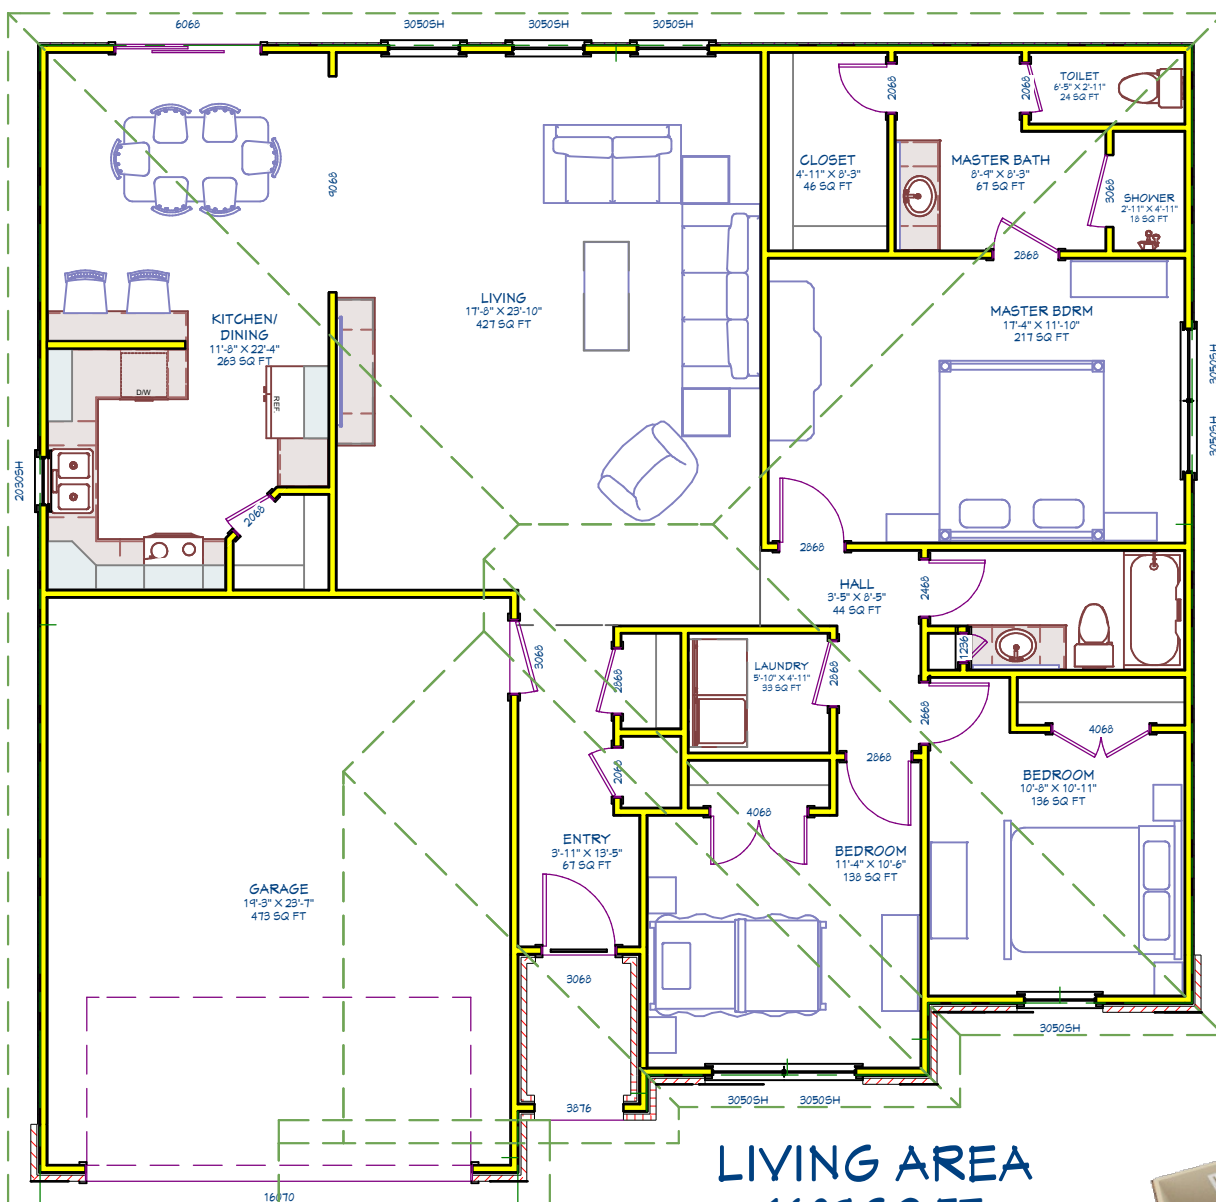

LEDFORD

Construction and Development, LLC

Dawn 1600 Series

LIVING AREA
1609 SQ FT